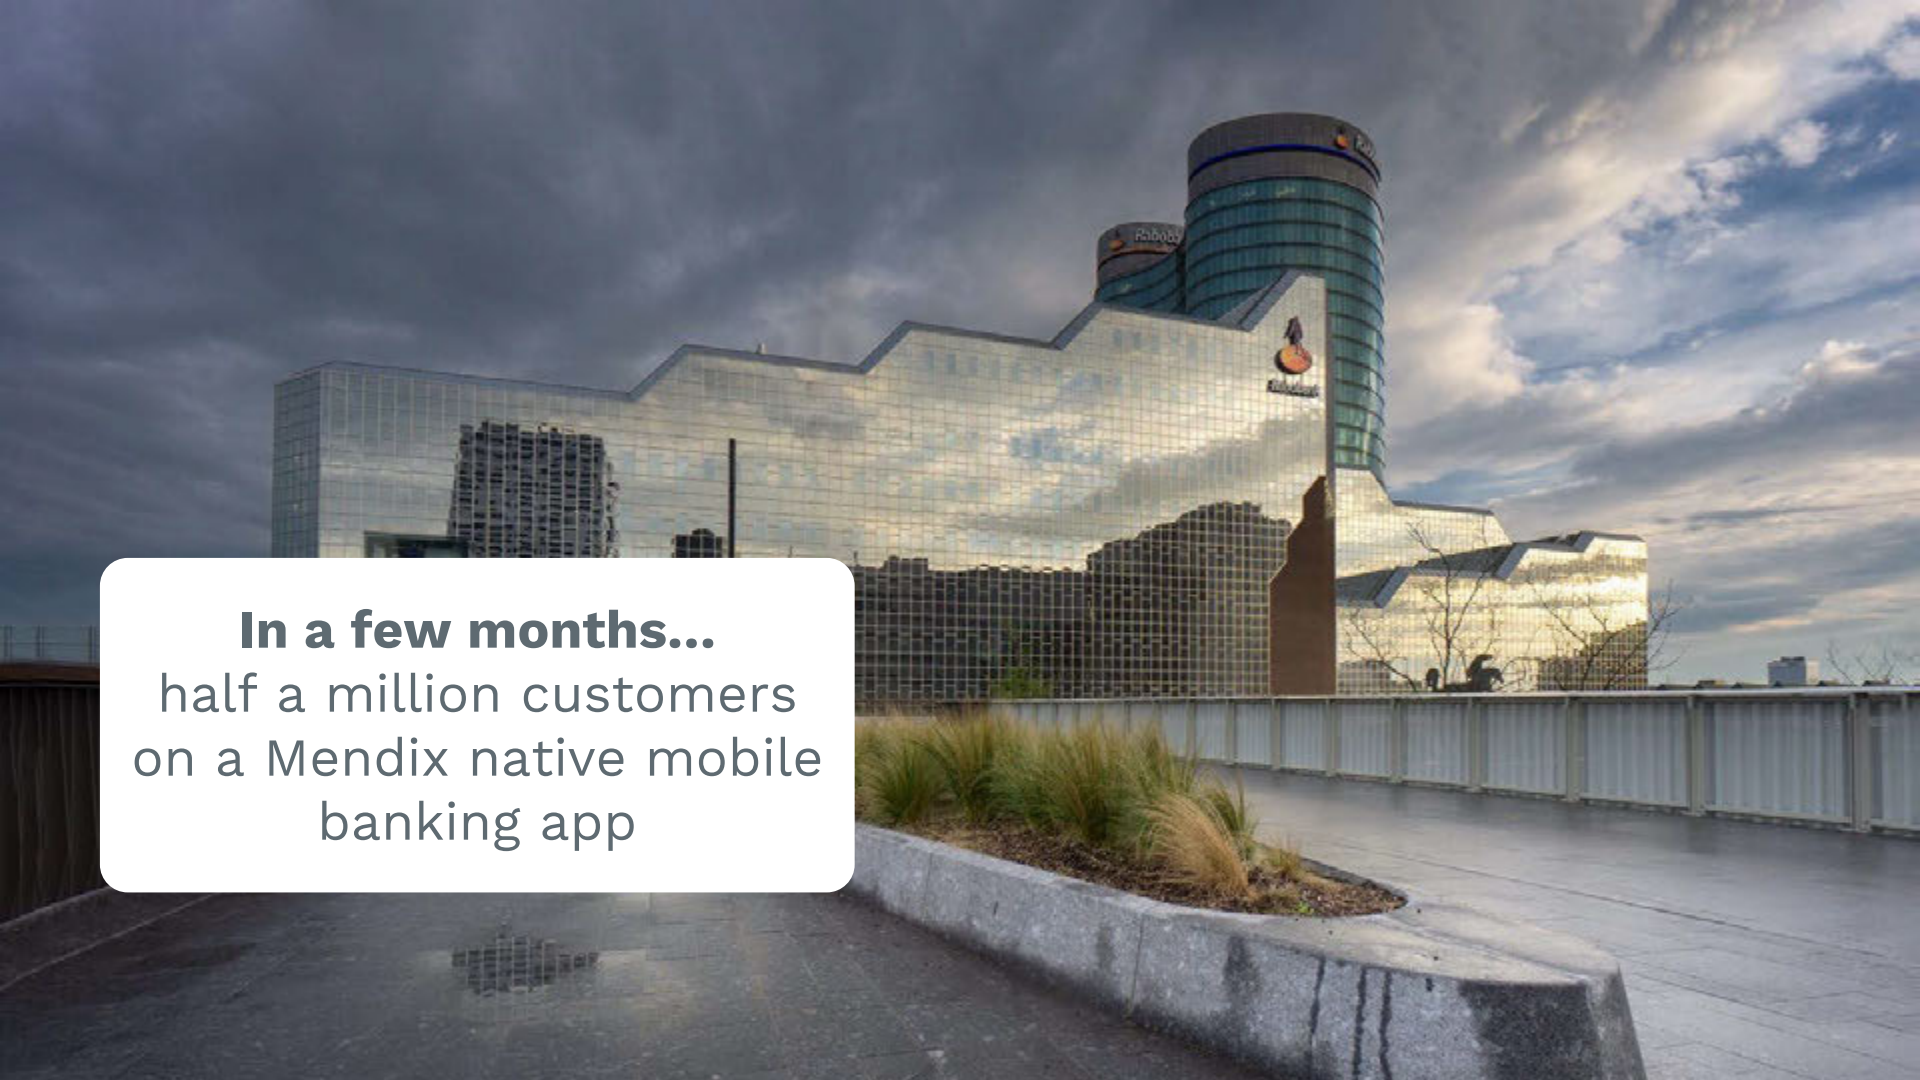

A photograph of a modern Rabobank building with a glass facade and two cylindrical towers. The building is set against a dramatic, cloudy sky. The foreground shows a paved area and a concrete curb with some plants.

## Experiences & Challenges

Rabobank

**RaboDirect**

**Sinnvoll sparen.**

Cooking up new things

**In a few months...**

half a million customers  
on a Mendix native mobile  
banking app